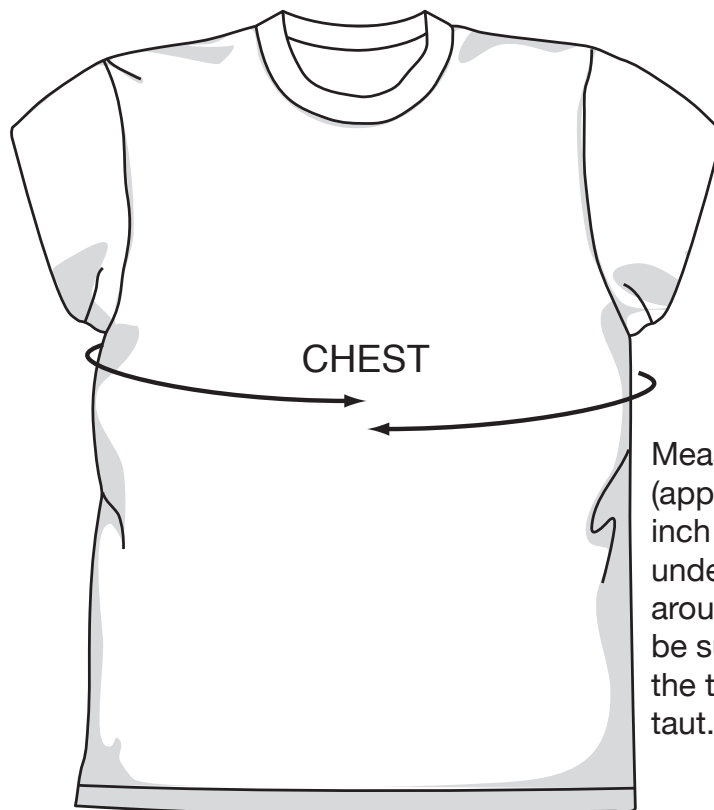

Size Chart - Female capped sleeve T-shirt

Measure (approximately 1 inch below the under arms) around the chest, be sure to keep the tape level and taut.

		WOMEN								
		XXS	XS	S	M	L	XL	XXL	XXXL	XXXXL
WOMENS T		30	32	34	36	38	40	42	44	46

*Measurements in inches